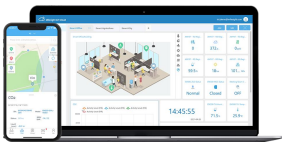

Milesight IoT Cloud

Milesight IoT Cloud provides unparalleled levels of vertical integration with Milesight LoRaWAN® gateways and sensors. It visualizes field data and enables user to monitor and control remote assets on an intuitive dashboard.

- Drag & drop dashboard to display data
- Real-time alarm notifications
- Exportable historical data and generate reports
- Custom trigger conditions & actions to enable collaborative interaction among end-devices
- Android & iOS versions available

◆ Specifications

➤ CoWork Sensors

Model	WS101	WS202	WS301	WS156	VS121
Sensors					
Sensor Type	Push Button	Movement & Light Status	Magnetic Contact Switch	6 Scenes Controls	People Counting
Detection Range	-	120 ° H, 100 ° V, Max 8 m	15-20 mm Distance	-	190 ° H, 112° V, 3m Height
LoRa D2D	√	√	√	√	√
Hardware Interfaces					
Screen	-	-	-	2.9 Inch E-ink	-
LED	√	√	√	√	√
Buzzer	√	-	-	-	-
Reset Button	√	√	√	√	√
Tamper Button	-	-	√	-	-
Configuration	NFC	NFC	NFC	NFC	Wi-Fi (2.4 GHz)
Physical Characteristics					
Power Supply	1 × 1650 mAh ER14335 Li-SOCl₂ Battery		1 × 1200 mAh ER14250 Li-SOCl₂	2 × 590 mAh CR2450 Lithium	5V/1A by Type-C