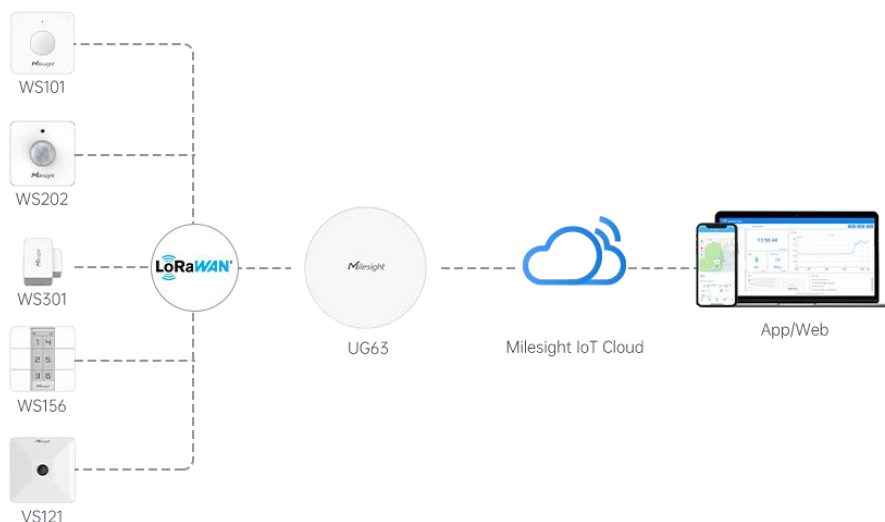

◆ Introduction

Milesight iBox CoWork Kit offers an easy-to-install LoRaWAN® smart office monitoring and control solution including a series of CoWork sensors, gateway and cloud platform. This kit can transform your environment into a smart, interconnected and comfortable space.

◆ Device List

Qty	Model	Description	LoRaWAN® Channel Plan
1	WS101	Smart Button	CN470/RU864 /IN865/EU868/AU915 /US915/KR920/AS923
1	WS202	PIR & Light Sensor	
1	WS301	Magnetic Contact Switch	
1	WS156	Smart Scene Panel	
1	VS121	AI Workplace Sensor	
1	UG63	Mini LoRaWAN® Gateway	
1 Year	Milesight IoT Cloud	Pro 1 Standard Subscription	/

◆ Benefits

- Compact and futuristic design to suit offices, classrooms and any other indoor environment
- Plug and play, set up a simple LoRaWAN® network quickly within a few steps
- Support worldwide LoRaWAN® frequency plans including 470 MHz to 928 MHz
- Support local alarms via indicator & buzzer or remote email and mobile push notifications
- Customize dashboards and maps to know the indoor environment status intuitively

◆ Application Topology